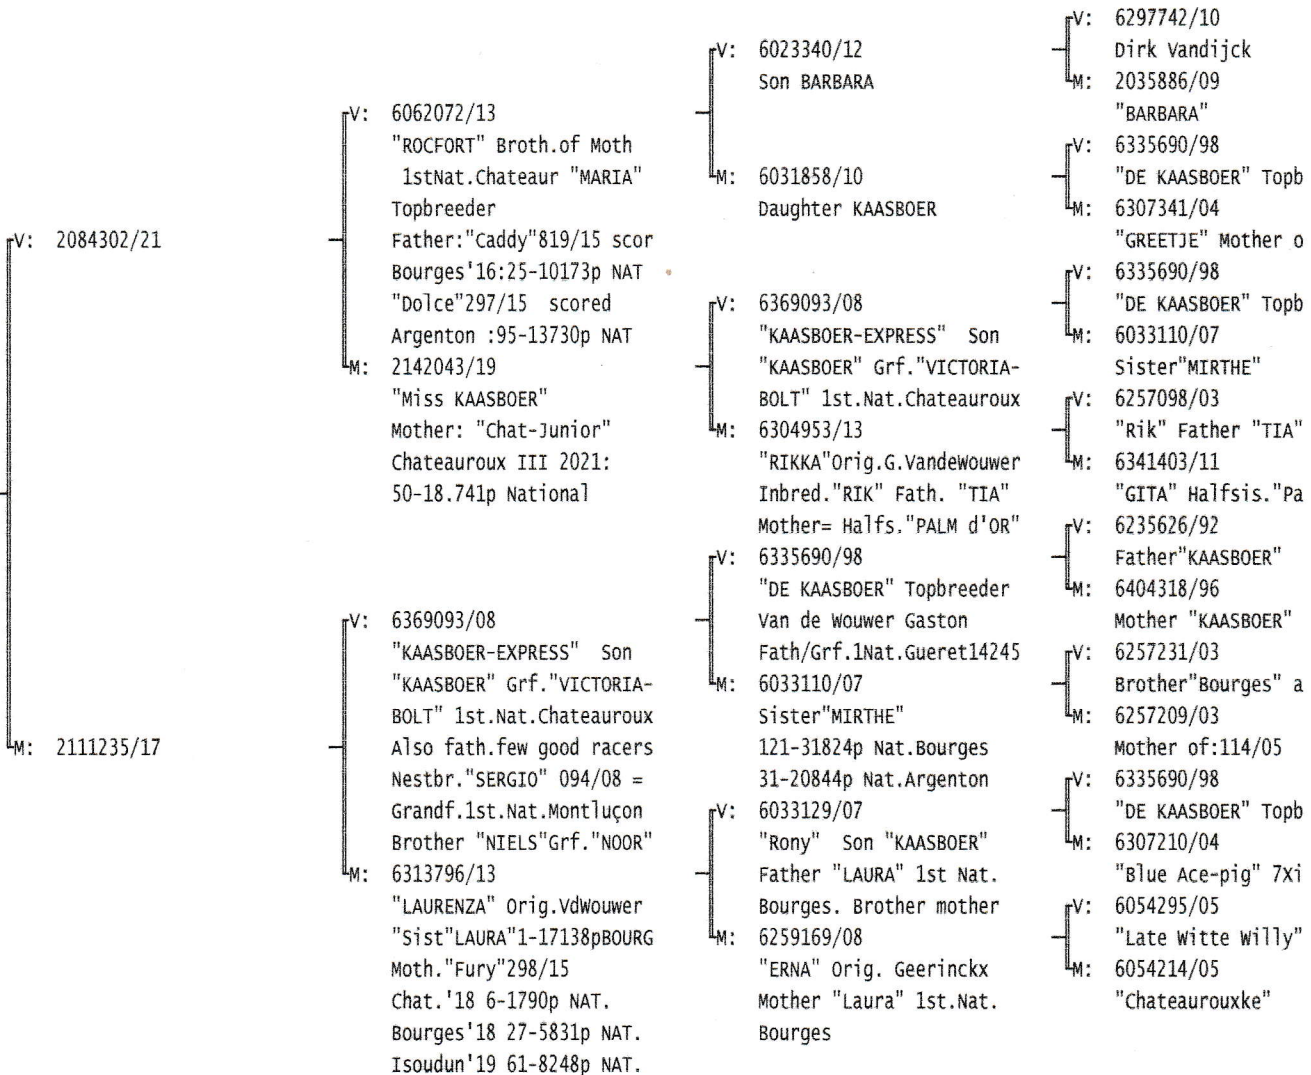

KWEKER/BREEDER/ZÜCHTER

VAN DE POEL Yves

Dorpstraat 59 – 3450 GEETBETS (Brabant – België)

Tel. 0032-11-588 355 Mob. 0032-474-622 774

E-mail: yves.vandepoel@telenet.be